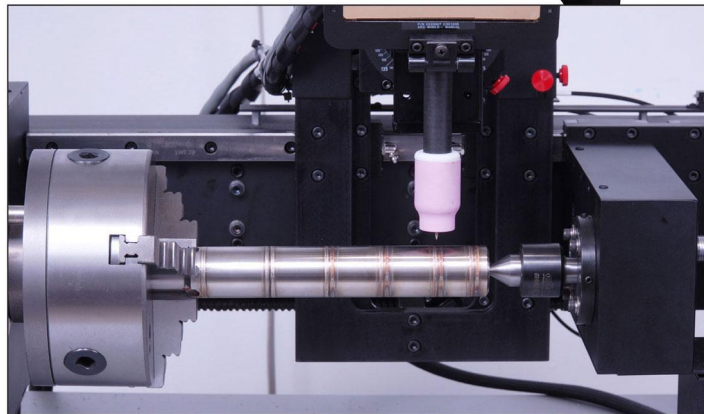

Automatic C.N.C. Suppressor Welding Lathe

Weldlogic USA Engineering & Mfg.

2651 Lavery Court, Newbury Park
CA 91320, USA
Tel. (805) 498-4004 | Fax. (805) 498-1761

Weldlogic Europe

Blackstone Road, Huntingdon
Cambridgeshire, PE29 6EF, UK
Tel. 01480 437478 | Fax. 01480 437479